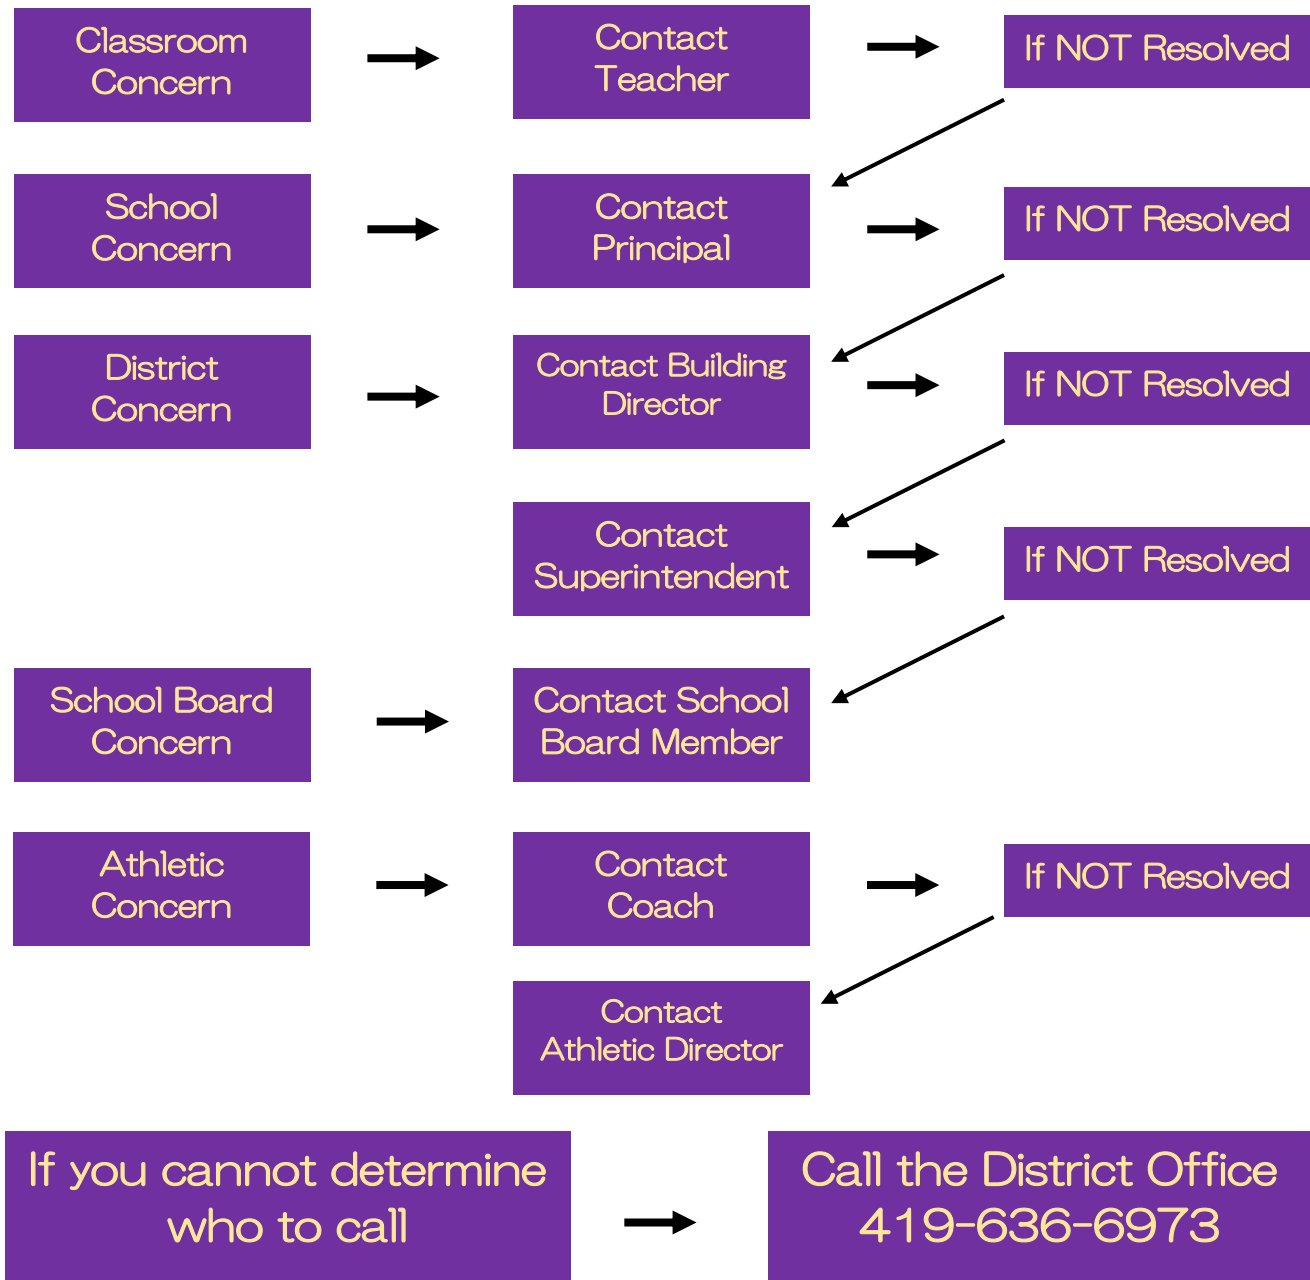

Bryan City School District Guide for Addressing Concerns

Building Contact Information

Bryan Elementary
419-636-6931

MS/HS
419-636-4536

Karyn Cox- Director of Elementary Education
Jestine Curry- Preschool/Special Education Director
Amy Dominique- K-2 Grade Principal
Kasey Thormeier- 3-5 Grade Principal